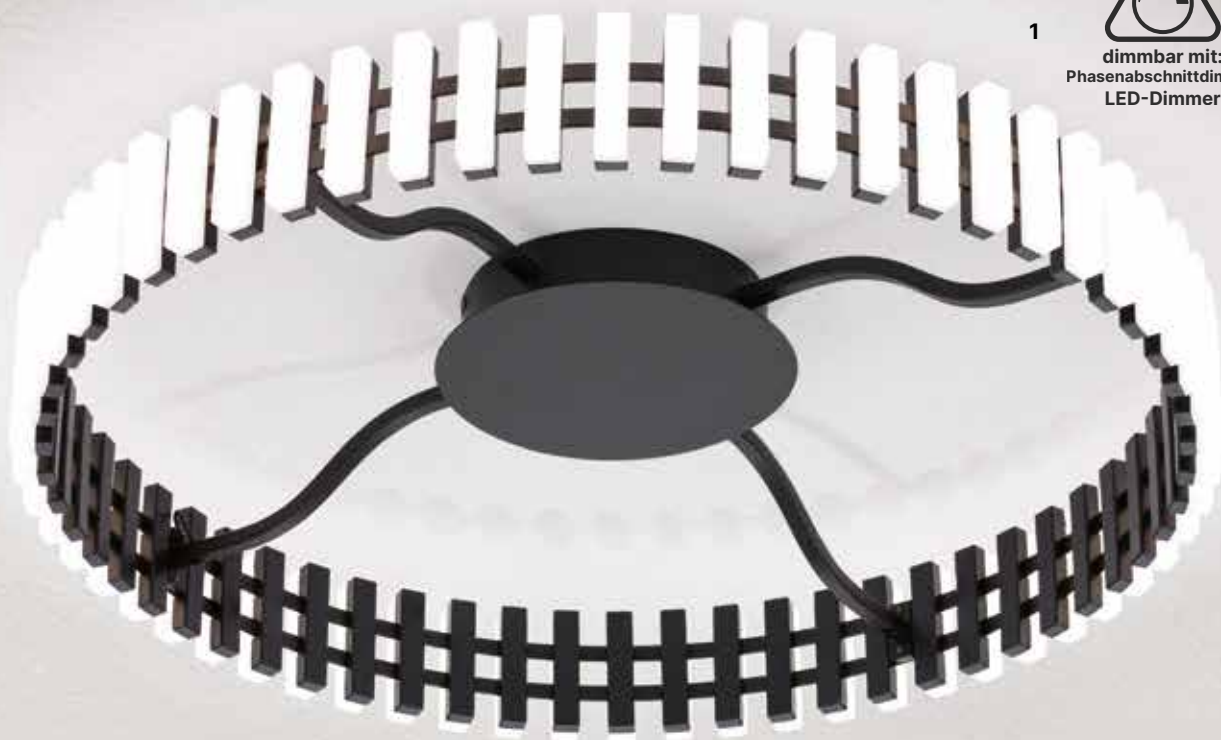

GIDEON

ORION

1
dimmbar mit:
Phasenabschrittdimmer
LED-Dimmer

MANSION

1

HL 6-1696

Schwarz

Ø 83 cm, GesH 150 cm

LED 126 W/10080 lm/3000 K

dimmbar/dimmable

F

LED

1

dimmbar mit:
Phasenabschrittdimmer
LED-Dimmer

dimmbar mit:
Phasenabschrittdimmer
LED-Dimmer

2

MANSION

orion

LED
●●●●
●●●●
●●●●

1

DL 7-680/63
Schwarz

Ø 63 cm, H 11 cm
LED 43 W/3360 lm/3000 K
dimmbar/dimmable

2

DL 7-680/43
Schwarz

Ø 43 cm, H 11 cm
LED 29 W/2240 lm/3000 K
dimmbar/dimmable

dimmbar mit:
Phasenabschrittdimmer
LED-Dimmer

dimmbar mit:
Phasenabschrittdimmer
LED-Dimmer

1

dimmbar mit:
Phasenabschrittdimmer
LED-Dimmer

2

FLOAT

ORION