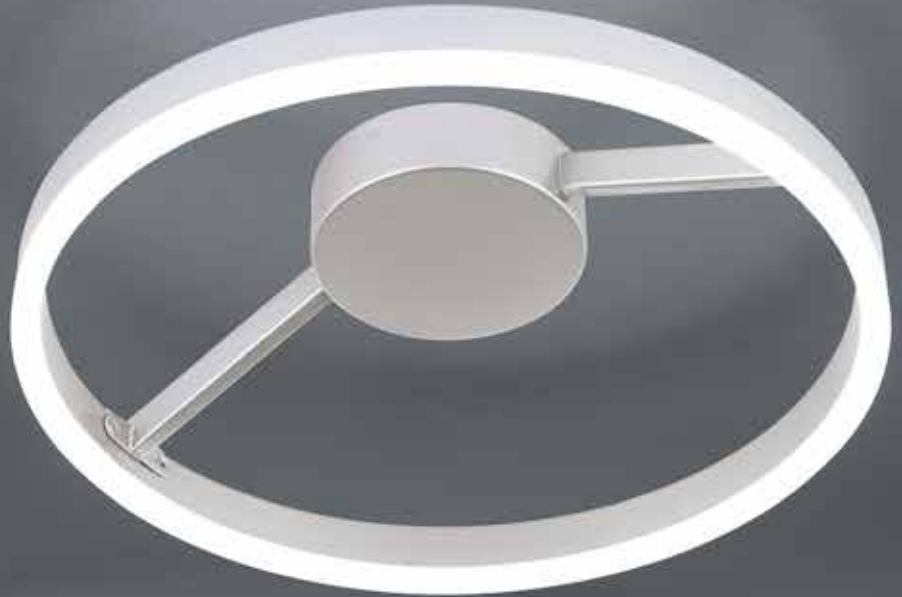

MANSION

orion

LED
●●●●
●●●●
●●●●

1

DL 7-680/63
Schwarz

Ø 63 cm, H 11 cm
LED 43 W/3360 lm/3000 K
dimmbar/dimmable

2

DL 7-680/43
Schwarz

Ø 43 cm, H 11 cm
LED 29 W/2240 lm/3000 K
dimmbar/dimmable

dimmbar mit:
Phasenabschrittdimmer
LED-Dimmer

dimmbar mit:
Phasenabschrittdimmer
LED-Dimmer

1

dimmbar mit:
Phasenabschrittdimmer
LED-Dimmer

2

FLOAT

ORION

19

LED

1

**DL 7-663
Titan**

Ø 40 cm, H 10 cm
LED 32 W/1950 lm/3000 K
dimmbar/dimmable

2

**DL 7-664
Titan**

Ø 60 cm, H 14,5 cm
LED 42 W/2730 lm/3000 K
dimmbar/dimmable